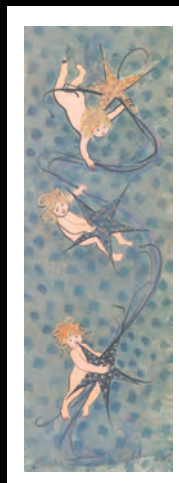

THE RED HAT SNOW LADY \$70
Offset Lithograph
IS: 7-1/8 x 7-1/8 ins

FROSTY FAMILY CABIN \$50
Giclée on Paper
IS: 3-13/16 x 5-3/4 ins

FEELING FESTIVE \$50
Giclée on Paper-New
IS: 7 x 4 ins

LET IT SNOW \$80
Giclée on Paper
IS: 7-1/4 x 10 ins

STARLIGHT \$75
Offset Lithograph
IS: 13-13/16 x 4-11/16 ins

THE TOY TESTER \$60
Giclée on Paper
IS: 4-3/8 x 7-7/8 ins

A PURRFECT DELIVERY
Giclée on Paper
IS: 3 x 12-15/16 ins
IS: 6-7/8 x 29-1/2 ins

\$75
\$300