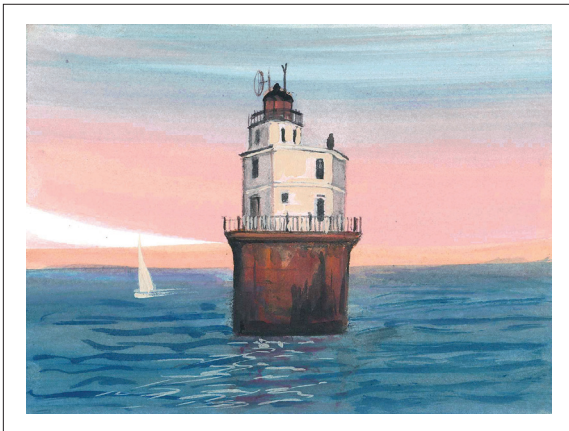

P Buckley Moss[®]

Fresh Air and Sunshine

THE MILL AT WATSON POND
Giclée on Paper-New
IS: 8-3/8 x 9-7/8 ins.

\$75

*Some old-fashioned things like fresh air and
sunshine are hard to beat. ~Laura Ingalls Wilder*

SENTINEL OF THE BAY
Giclée on Paper-New
IS: 5-1/16 x 6-13/16 ins.

\$55

CHASING DREAMS
Giclée on Paper
IS: 7-3/16 x 6-5/16 ins

\$60

LADDIE
Giclée on Paper-New
IS: 6-3/16 x 4-3/16 ins

\$45

CATCH AT FIRST LIGHT
Giclée on Paper-New
IS: 7 x 15-15/16 ins