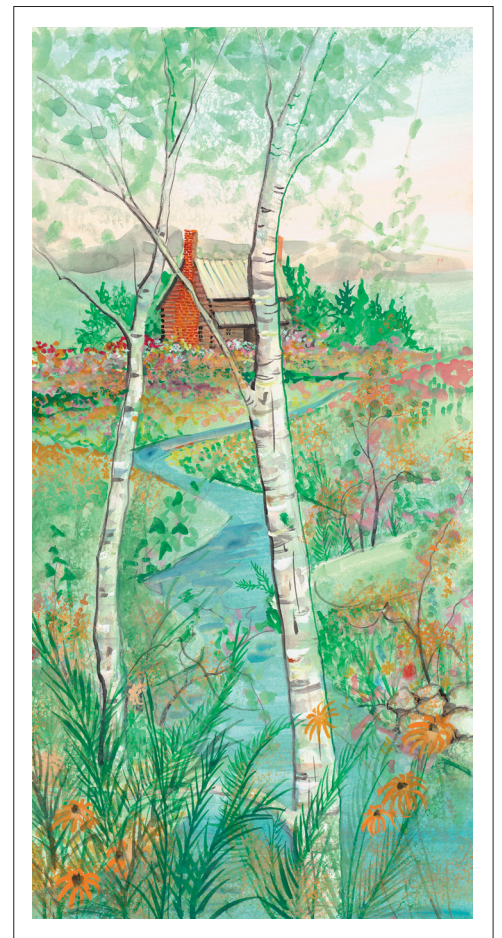

P Buckley Moss[®]

Fresh Air and Sunshine

THE MILL AT WATSON POND
Giclée on Paper-New
IS: 8-3/8 x 9-7/8 ins.

\$75

*Some old-fashioned things like fresh air and
sunshine are hard to beat. ~Laura Ingalls Wilder*

\$95

HIGH TIDE
Giclée on Paper and Canvas
IS: 10 x 8 ins, Paper \$100, Canvas \$200

LE CELLE
Giclée on Paper
IS: 18 x 12 ins

\$160

FULL SAIL
Giclée on Paper-New
IS: 8-1/2 x 5-7/16 ins

\$60

WORKHORSE OF THE WATER
Giclée on Paper-New
IS: 8-1/2 x 5-7/16 ins

\$60

RADIANT
Giclée on Paper-New
IS: 3-11/16 x 3-3/4 ins

\$40

KRISTINA
Giclée on Paper-New
IS: 5-15/16 x 5 ins

\$50

MARY-PENN SPRING
Giclée on Paper-New
IS: 10-5/16 x 10-5/8 ins

\$90

APPALACHIAN SUMMER
Giclée on Paper
IS: 20-1/2 x 10 ins

\$160

TROPICAL PARADISE
Giclée on Paper-New
IS: 9-1/2 x 11-3/4 ins.

\$95

HIKER'S DREAM
Giclée on Paper-New
IS: 14-1/2 x 7-7/8 ins

\$95

New!

These custom-made decorative trivets are exclusively produced by hand at the Mathews, VA Distribution Center and provide a unique opportunity for you to add beauty to your homes. While they are ceramic with cork backing and can be used in the kitchen or on the table, they also offer the versatility of being used elsewhere in the home especially those hard to decorate areas.