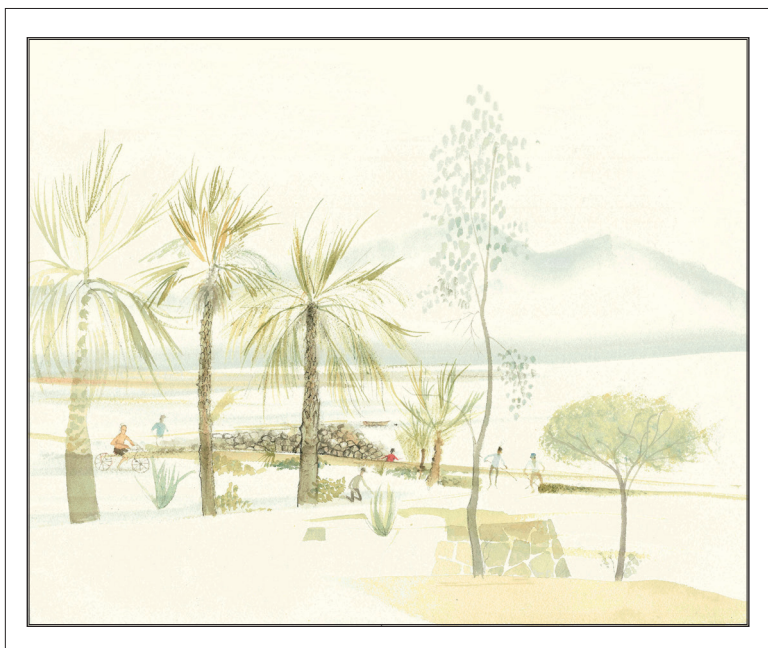

TROPICAL PARADISE
Giclée on Paper-New
IS: 9-1/2 x 11-3/4 ins.

$95