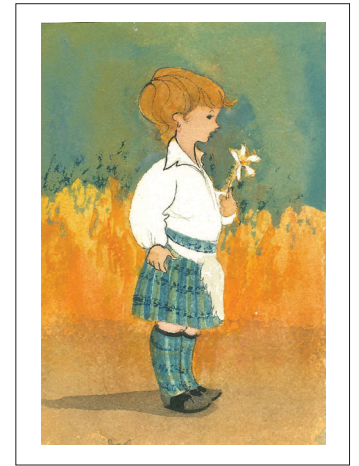

P Buckley Moss[®]

Fresh Air and Sunshine

THE MILL AT WATSON POND
Giclée on Paper-New
IS: 8-3/8 x 9-7/8 ins.

\$75

*Some old-fashioned things like fresh air and
sunshine are hard to beat. ~Laura Ingalls Wilder*

SENTINEL OF THE BAY
Giclée on Paper-New
IS: 5-1/16 x 6-13/16 ins.

\$55

CHASING DREAMS
Giclée on Paper
IS: 7-3/16 x 6-5/16 ins

\$60

LADDIE
Giclée on Paper-New
IS: 6-3/16 x 4-3/16 ins

\$45

CATCH AT FIRST LIGHT
Giclée on Paper-New
IS: 7 x 15-15/16 ins