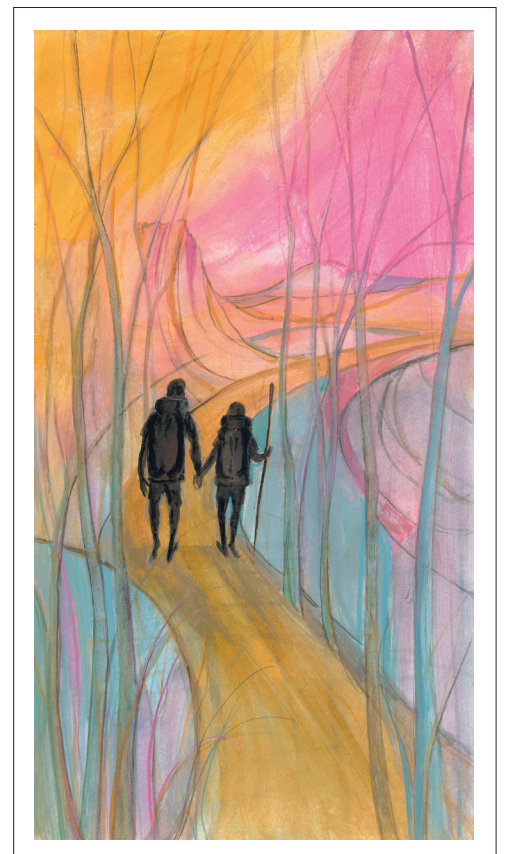

HIKER'S DREAM
Giclée on Paper-New
IS: 14-1/2 x 7-7/8 ins

$95