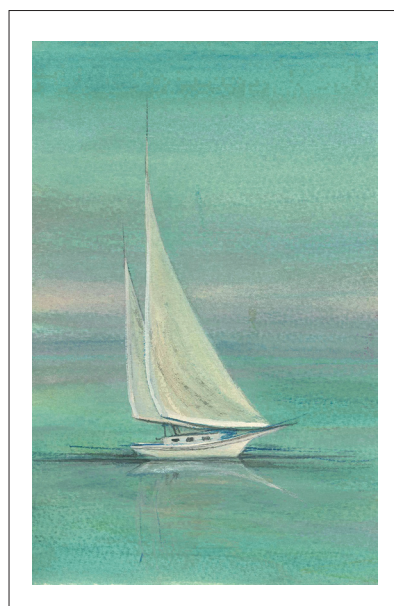

P Buckley Moss[®]

Fresh Air and Sunshine

THE MILL AT WATSON POND
Giclée on Paper-New
IS: 8-3/8 x 9-7/8 ins.

\$75

*Some old-fashioned things like fresh air and
sunshine are hard to beat. ~Laura Ingalls Wilder*

SENTINEL OF THE BAY
Giclée on Paper-New
IS: 5-1/16 x 6-13/16 ins.

\$55

CHASING DREAMS
Giclée on Paper
IS: 7-3/16 x 6-5/16 ins

\$60

LADDIE
Giclée on Paper-New
IS: 6-3/16 x 4-3/16 ins

\$45

CATCH AT FIRST LIGHT
Giclée on Paper-New
IS: 7 x 15-15/16 ins

\$95

HIGH TIDE
Giclée on Paper and Canvas
IS: 10 x 8 ins, Paper \$100, Canvas \$200

LE CELLE
Giclée on Paper
IS: 18 x 12 ins

\$160

FULL SAIL
Giclée on Paper-New
IS: 8-1/2 x 5-7/16 ins

\$60

WORKHORSE OF THE WATER
Giclée on Paper-New
IS: 8-1/2 x 5-7/16 ins