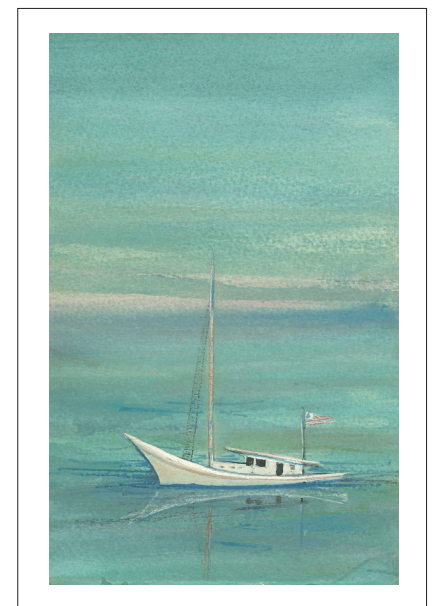

P Buckley Moss[®]

Fresh Air and Sunshine

THE MILL AT WATSON POND
Giclée on Paper-New
IS: 8-3/8 x 9-7/8 ins.

\$75

*Some old-fashioned things like fresh air and
sunshine are hard to beat. ~Laura Ingalls Wilder*

SENTINEL OF THE BAY
Giclée on Paper-New
IS: 5-1/16 x 6-13/16 ins.

\$55

CHASING DREAMS
Giclée on Paper
IS: 7-3/16 x 6-5/16 ins

\$60

LADDIE
Giclée on Paper-New
IS: 6-3/16 x 4-3/16 ins

\$45

CATCH AT FIRST LIGHT
Giclée on Paper-New
IS: 7 x 15-15/16 ins

\$95

HIGH TIDE
Giclée on Paper and Canvas
IS: 10 x 8 ins, Paper \$100, Canvas \$200

LE CELLE
Giclée on Paper
IS: 18 x 12 ins

\$160

FULL SAIL
Giclée on Paper-New
IS: 8-1/2 x 5-7/16 ins

\$60

WORKHORSE OF THE WATER
Giclée on Paper-New
IS: 8-1/2 x 5-7/16 ins

\$60

RADIANT
Giclée on Paper-New
IS: 3-11/16 x 3-3/4 ins

\$40

KRISTINA
Giclée on Paper-New
IS: 5-15/16 x 5 ins

\$50

MARY-PENN SPRING
Giclée on Paper-New
IS: 10-5/16 x 10-5/8 ins

\$90

APPALACHIAN SUMMER
Giclée on Paper
IS: 20-1/2 x 10 ins