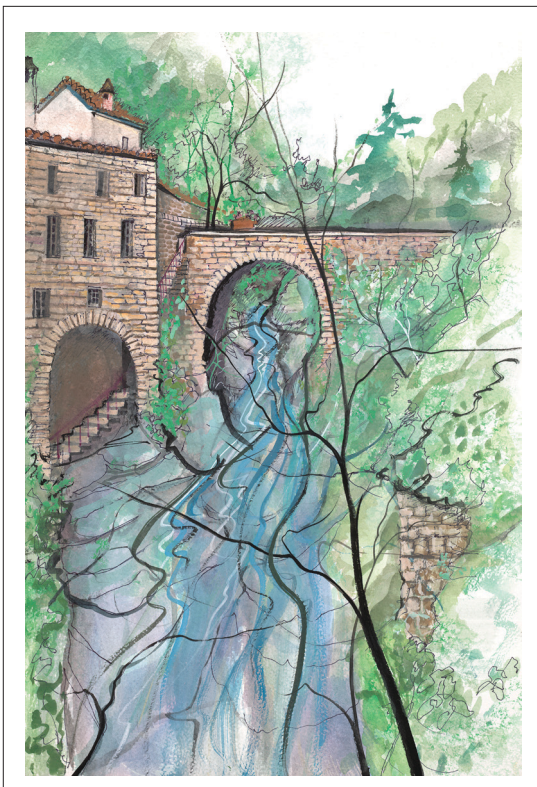

P Buckley Moss[®]

Fresh Air and Sunshine

THE MILL AT WATSON POND
Giclée on Paper-New
IS: 8-3/8 x 9-7/8 ins.

\$75

*Some old-fashioned things like fresh air and
sunshine are hard to beat. ~Laura Ingalls Wilder*

SENTINEL OF THE BAY
Giclée on Paper-New
IS: 5-1/16 x 6-13/16 ins.

\$55

CHASING DREAMS
Giclée on Paper
IS: 7-3/16 x 6-5/16 ins

\$60

LADDIE
Giclée on Paper-New
IS: 6-3/16 x 4-3/16 ins

\$45

CATCH AT FIRST LIGHT
Giclée on Paper-New
IS: 7 x 15-15/16 ins

\$95

HIGH TIDE
Giclée on Paper and Canvas
IS: 10 x 8 ins, Paper \$100, Canvas \$200

LE CELLE
Giclée on Paper
IS: 18 x 12 ins

\$160

FULL SAIL
Giclée on Paper-New
IS: 8-1/2 x 5-7/16 ins

\$60

WORKHORSE OF THE WATER
Giclée on Paper-New
IS: 8-1/2 x 5-7/16 ins