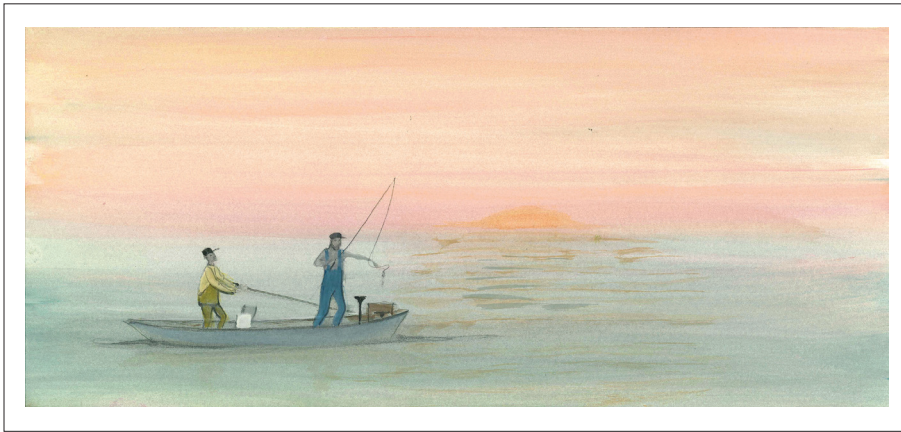

CATCH AT FIRST LIGHT
Giclée on Paper-New
IS: 7 x 15-15/16 ins

$95